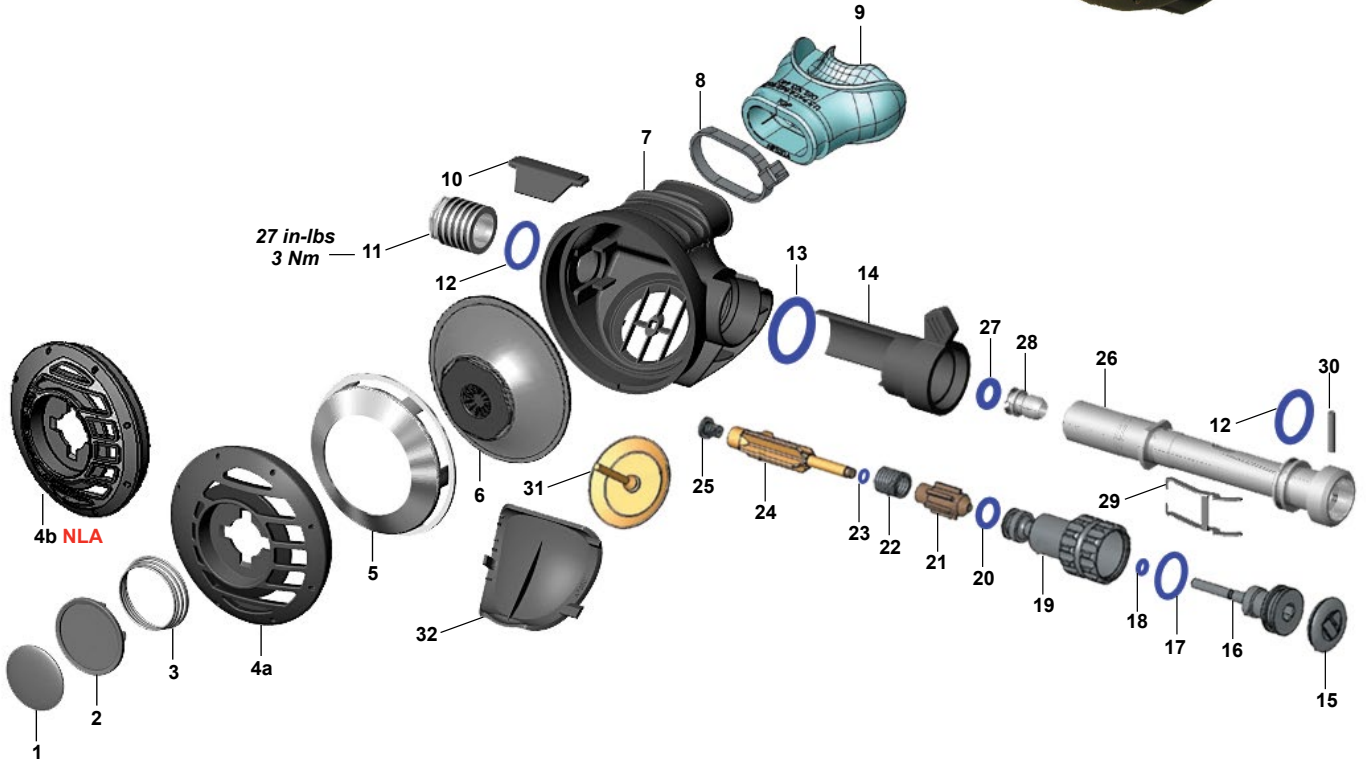

APEKS SECOND STAGE REGULATORS

ATX200/100/50 Series
2002-2008 Discontinued

KEY#	PART#	DESCRIPTION
-----	RS135111	Universal Second Stage Service Kit
1	TL900014	Decal, Apeks
2	RG912125	Purge Button
3	RG912079	Spring
4a	RG912124	Case Cover, ATX200/100/50
-----	RG912460	Case Cover, ATX50 Octopus, Yellow
4b	NLA	Case Cover, Tungsten
5	RG912384	Diaphragm Cover, Black
6	RG912123	Diaphragm
7	RG912121	Case
8	RG912279	Mouthpiece Clamp
9	RA117137	Mouthpiece, Comfobite
-----	RG911253	Mouthpiece, Standard, Octopus
10	RG912091	Deflector
11	RG912318	Heat Exchanger, PVD, Tungsten
-----	RG912103	Heat Exchanger, ATX200/ATX100
-----	RG912101	Heat Exchanger, ATX50
12	RG912225	O-ring (10 pk)
13	RG912232	O-ring (10 pk)
14	RG912093	Venturi Lever
-----	RG912094	Venturi Lever, Yellow, ATX50 Octopus
15	RG911873	Plug

KEY#	PART#	DESCRIPTION
16	RG912151	Spring Adjuster
17	RG912223	O-ring (10 pk)
18	RG912235	O-ring (10 pk)
19	RG912333	Adjusting Knob, PVD, Tungsten
-----	RG912334	Adjusting Knob, ATX200/ATX100
-----	RG912150	Adjusting Knob, ATX50
20	RG912229	O-ring (10 pk)
21	RG912092	Counter-Balance Cylinder
22	RG912080	Spring
23	RG912234	O-ring (10 pk)
24	RG912090	Shuttle Valve
25	RG912198	MP Seat, Silicone
26	RG912085	Valve Spindle, ATX200/ATX100
-----	RG912084	Valve Spindle, Tungsten/ATX50
27	RG912222	O-ring (10 pk)
28	RG912233	Seat
29	RG912281	Lever
30	RG912025	Spring Pin
31	RG912050	Exhaust Valve
32	RG912216	Cover, Exhaust Valve
-----	NLA	Cover, Exhaust Valve, Grey, Tungsten
-----	RG912383	Cover, Exhaust Valve, Yellow

Part numbers in **BOLD ITALICS** indicate standard overhaul replacement part.