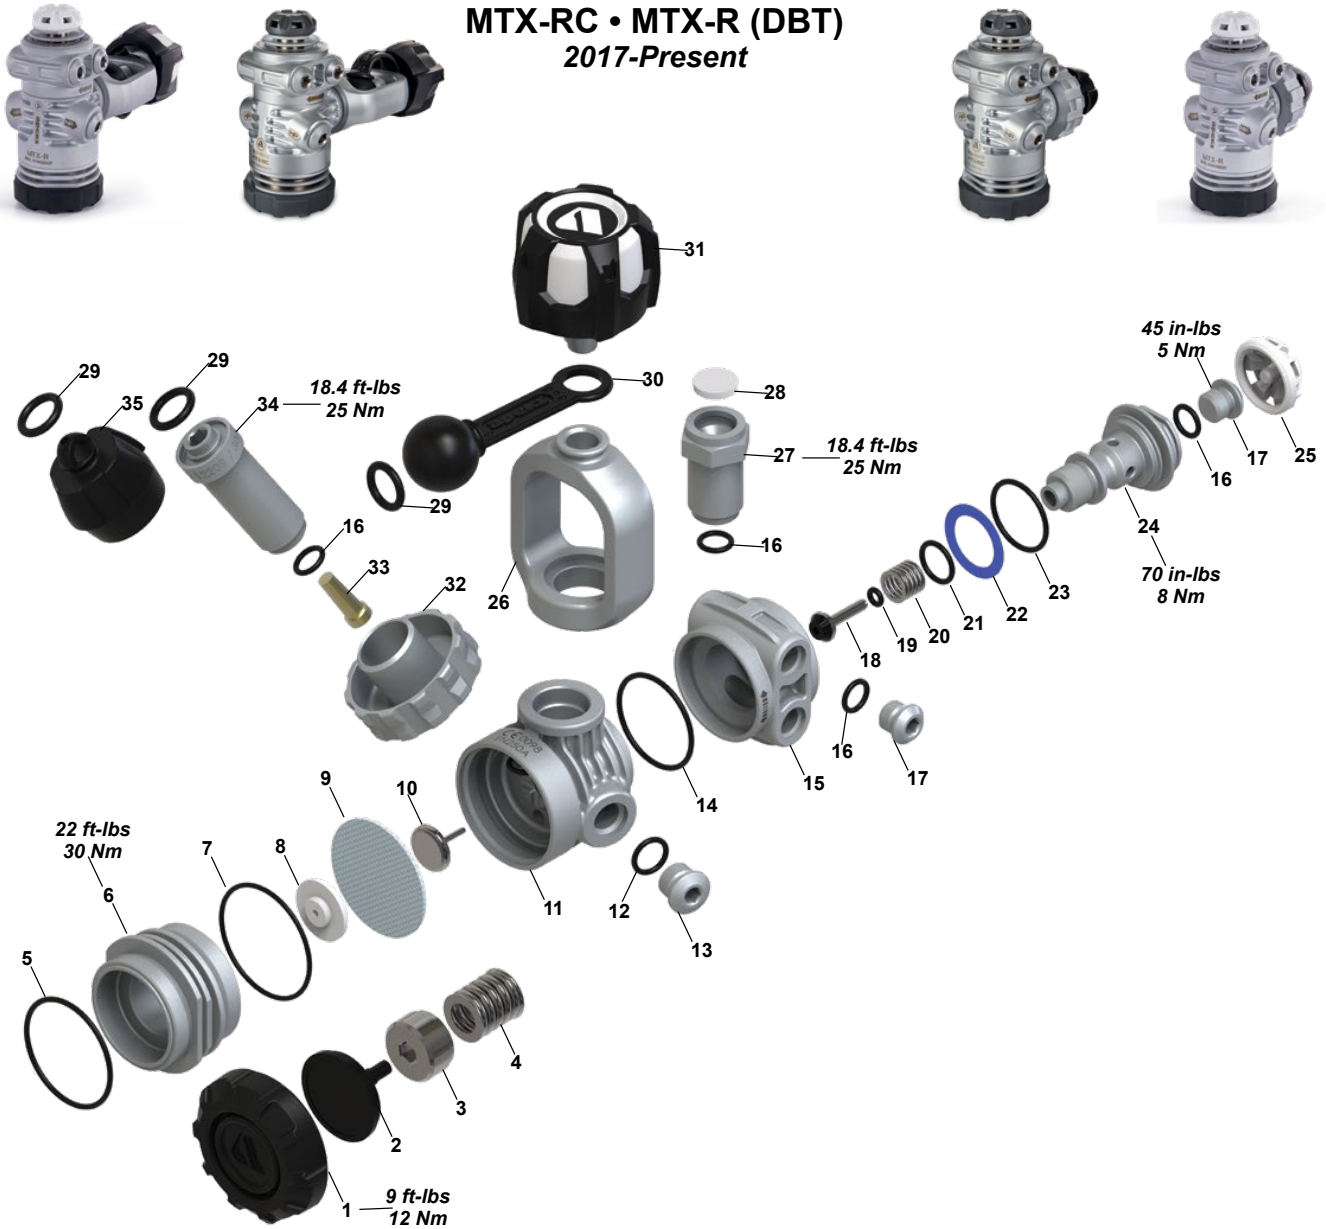

APEKS FIRST STAGE REGULATORS

**MTX-RC • MTX-R (DBT)**  
2017-Present

KEY#	PART#	DESCRIPTION
-----	<b>RT141114</b>	<b>Service Kit, Diaphragm First Stage</b>
-----	RT127112	MTX-R First Stage only, w/Yoke
-----	RT127111	MTX-R First Stage only, w/DIN
-----	RA112136	DIN Conversion Kit, Satin
1----	RG912078	Environmental End Cap, MTX-R (Blk)
-----	RG912363	Environmental End Cap, MTX-RC (Grey)
2----	RG912067	Hydrostatic Transmitter
3----	RG912061	Spring Adjuster
4----	RG912271	Spring
5----	<b>RG912454</b>	<b>O-ring (10 pk)</b>
6----	RG912313	Diaphragm Clamp, Finned, Satin
7----	<b>RG912269</b>	<b>O-ring</b>
8----	RG912362	Spring Carrier
9----	RG912062	Diaphragm
10----	RG912063	Valve Lifter
11----	RG912250	Body, Finned, Satin
12----	<b>RG912453</b>	<b>O-ring (10 pk)</b>
13----	RG912301	7/16" HP Blanking Plug, Satin
14----	<b>RG912231</b>	<b>O-ring (10 pk)</b>
15----	RG912251	Turret, Finned, Satin

KEY#	PART#	DESCRIPTION
16----	<b>RG912229</b>	<b>O-ring (10 pk)</b>
17----	RG912300	3/8" MP Blanking Plug, Satin
18----	<b>RG912048</b>	<b>HP Valve</b>
19----	<b>RG912227</b>	<b>O-ring (10 pk)</b>
20----	RG912047	Spring
21----	<b>RG912230</b>	<b>O-ring (10 pk)</b>
22----	RG912046	Thrust Washer
23----	<b>RG912232</b>	<b>O-ring (10 pk)</b>
24----	RG912314	Turret Retaining Bolt, Satin
25----	RG912366	Bumper, 5th Port, White
26----	RG912037	Yoke Clamp, Satin
27----	RG912299	Yoke Clamp Connector, Satin
28----	<b>RG912040</b>	<b>Filter, Porvair, Yoke</b>
-----	RA121117	Filter, Porvair (20pk)
29----	<b>RG912224</b>	<b>O-ring (10 pk)</b>
30----	RG912038	Dust Cap
31----	RG912419	Yoke Clamp Screw, Comolded
32----	RG912336	Handwheel, 300 Bar, Satin
33----	<b>RG912059</b>	<b>Conical Filter, DIN</b>
34----	RG912058	Handwheel Connector, Satin
35----	RG912127	Protective Cap, DIN