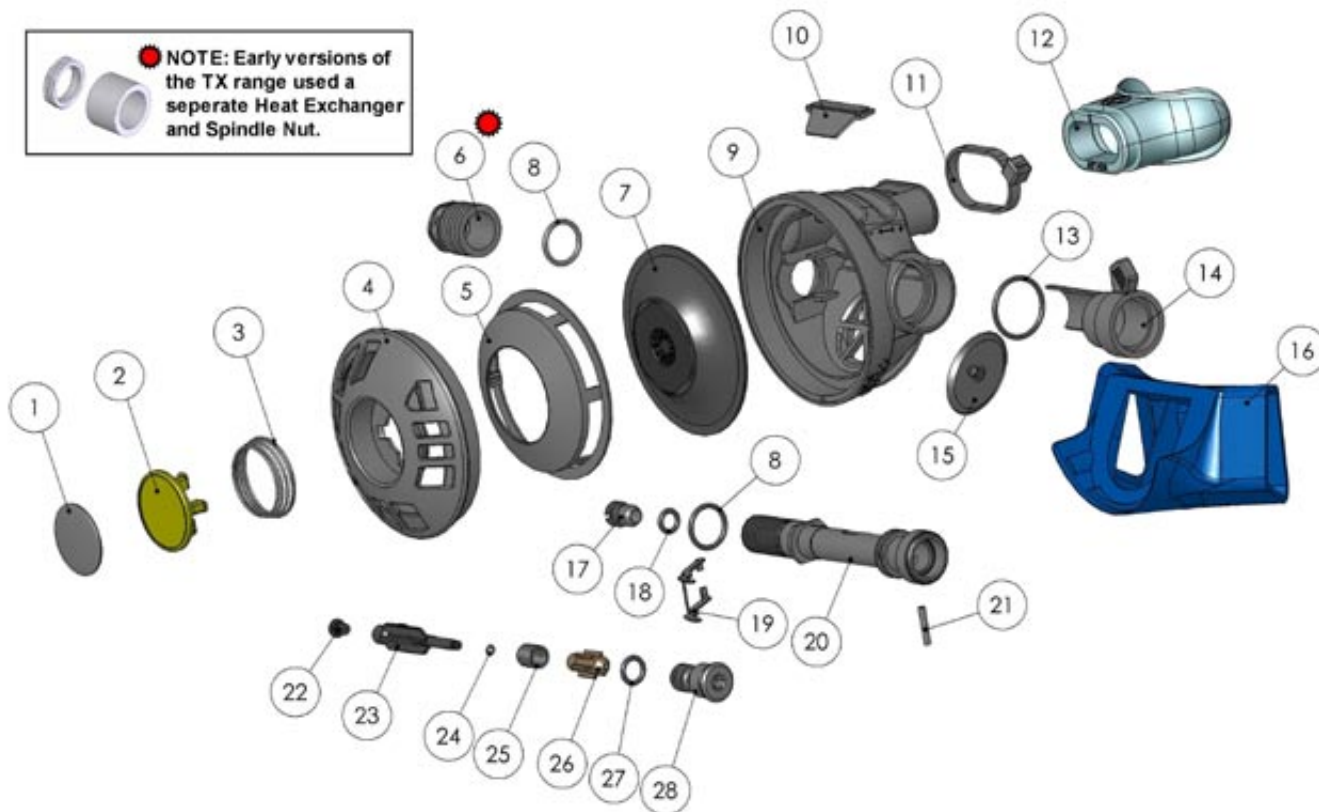

TX100 Exploded Parts Diagram

* All marked items must be replaced when serviced.

1	AP5015	Decal	16	AP2040	Exhaust Tee
2	AP2053	Purge Button	17	AP2033	Seat
3	AP2020	Spring	18*	AP1154	'O' Ring
4	AP5326	Case Cover	19	AP2035	Lever
5	AP2025	Diaphragm Cover	20	AP2028/S	Valve Spindle
6	AP5013/S	Heat Exchanger	21	AP1151	Spring Pin
7	AP2023	Diaphragm	22*	AP2034	Rubber Seating
8*	AP1267	'O' Ring	23	AP2036	Shuttle Valve
9	AP5100	Case	24*	AP2041	'O' Ring
10	AP2037	Deflector	25	AP2021	Spring
11*	AP1677	Mouthpiece Clip	26	AP2038	Counter Balance Cylinder (Long)
12	AP5324	Comfobite Mouthpiece		AP2038/SQ	Counter Balance Cylinder (Short)
13*	AP1438	'O' Ring	27*	AP1409	'O' Ring
14	AP5339	Venturi Lever	28	AP2029-2/S	Adjusting Screw
15	AP1429	Exhaust Valve	29	AP2030	Plug

TX40 & T20 Exploded Parts Diagram

* All marked items must be replaced when serviced.

1	AP5004/2	Decal (TX40)	15	AP1429	Exhaust Valve
	AP2053/5	Decal (T20)	16	AP2040	Exhaust Tee
2	AP2053	Purge Button	17	AP2033	Seat
3	AP2020	Spring	18*	AP1154	'O' Ring
4	AP2026	Case Cover	19	AP2035	Lever
5	AP2025	Diaphragm Cover	20	AP2028	Valve Spindle
6	AP5002	Heat Exchanger (ATX40)	21	AP1151	Spring Pin
	AP5003	Spacer (AT20)	22*	AP2034	Rubber Seating
7	AP2023	Diaphragm	23	AP2036	Shuttle Valve
8*	AP1267	'O' Ring	24*	AP2041	'O' Ring
9	AP5001	Case	25	AP2021	Spring
10	AP2037	Deflector	26	AP2038	Counter Balance Cylinder (Long)
11*	AP1677	Mouthpiece Clip		AP2038/SQ	Counter Balance Cylinder (Short)
12	AP1434	Mouthpiece	27*	AP1409	'O' Ring
13*	AP1438	'O' Ring	28	AP2029-1	Adjusting Screw
14	AP2039	Venturi Lever			