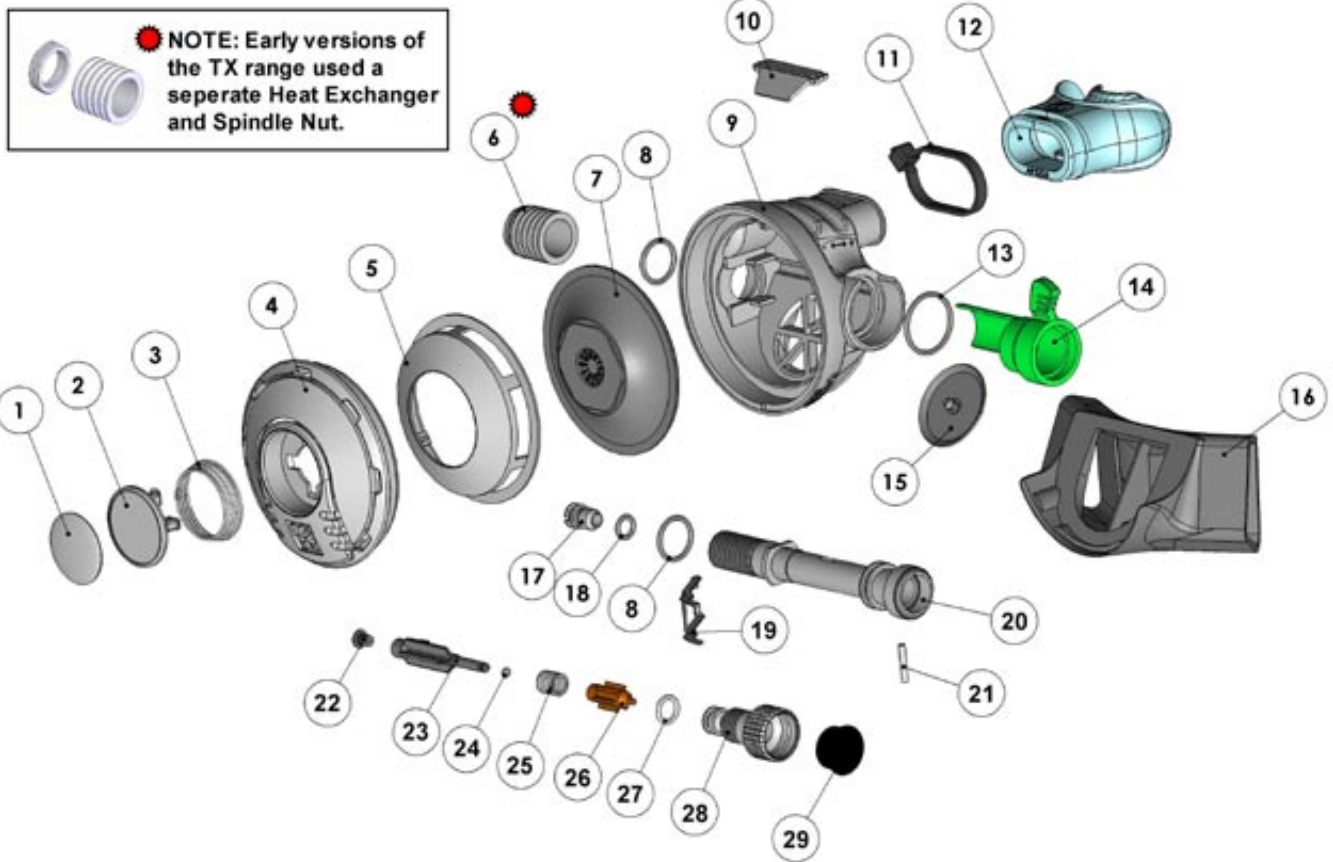

TX100 Exploded Parts Diagram

* All marked items must be replaced when serviced.

1	AP5015	Decal	16	AP2040	Exhaust Tee
2	AP2053	Purge Button	17	AP2033	Seat
3	AP2020	Spring	18*	AP1154	'O' Ring
4	AP5326	Case Cover	19	AP2035	Lever
5	AP2025	Diaphragm Cover	20	AP2028/S	Valve Spindle
6	AP5013/S	Heat Exchanger	21	AP1151	Spring Pin
7	AP2023	Diaphragm	22*	AP2034	Rubber Seating
8*	AP1267	'O' Ring	23	AP2036	Shuttle Valve
9	AP5100	Case	24*	AP2041	'O' Ring
10	AP2037	Deflector	25	AP2021	Spring
11*	AP1677	Mouthpiece Clip	26	AP2038	Counter Balance Cylinder (Long)
12	AP5324	Comfobite Mouthpiece		AP2038/SQ	Counter Balance Cylinder (Short)
13*	AP1438	'O' Ring	27*	AP1409	'O' Ring
14	AP5339	Venturi Lever	28	AP2029-2/S	Adjusting Screw
15	AP1429	Exhaust Valve	29	AP2030	Plug

TX40 & T20 Exploded Parts Diagram

* All marked items must be replaced when serviced.

1	AP5004/2	Decal (TX40)	15	AP1429	Exhaust Valve
	AP2053/5	Decal (T20)	16	AP2040	Exhaust Tee
2	AP2053	Purge Button	17	AP2033	Seat
3	AP2020	Spring	18*	AP1154	'O' Ring
4	AP2026	Case Cover	19	AP2035	Lever
5	AP2025	Diaphragm Cover	20	AP2028	Valve Spindle
6	AP5002	Heat Exchanger (ATX40)	21	AP1151	Spring Pin
	AP5003	Spacer (AT20)	22*	AP2034	Rubber Seating
7	AP2023	Diaphragm	23	AP2036	Shuttle Valve
8*	AP1267	'O' Ring	24*	AP2041	'O' Ring
9	AP5001	Case	25	AP2021	Spring
10	AP2037	Deflector	26	AP2038	Counter Balance Cylinder (Long)
11*	AP1677	Mouthpiece Clip		AP2038/SQ	Counter Balance Cylinder (Short)
12	AP1434	Mouthpiece	27*	AP1409	'O' Ring
13*	AP1438	'O' Ring	28	AP2029-1	Adjusting Screw
14	AP2039	Venturi Lever			