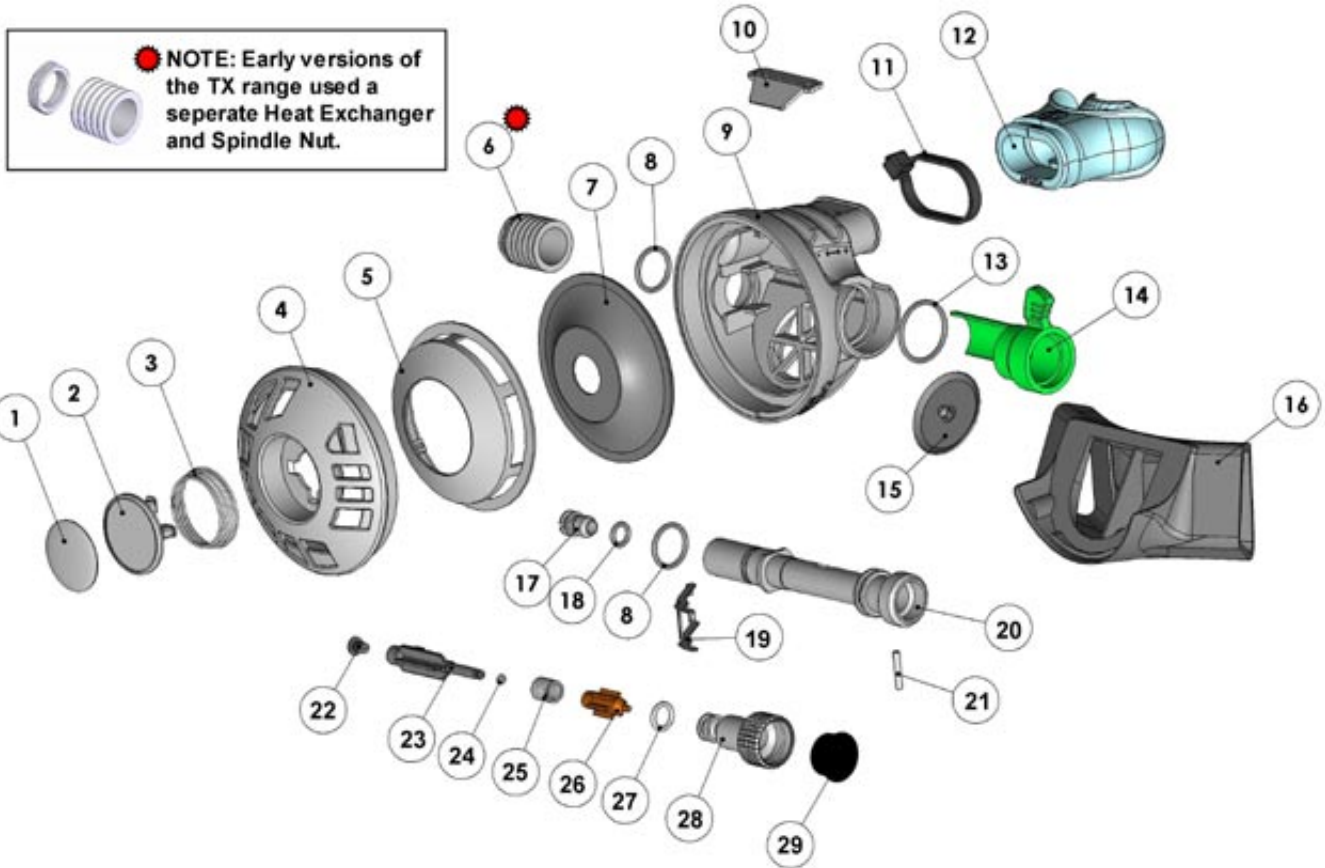

TX50 Exploded Parts Diagram

* All marked items must be replaced when serviced.

1	AP5004/1	Decal	16	AP2040	Exhaust Tee
2	AP2053	Purge Button	17	AP2033	Seat
3	AP2020	Spring	18*	AP1154	'O' Ring
4	AP2026	Case Cover	19	AP2035	Lever
5	AP2025	Diaphragm Cover	20	AP2028	Valve Spindle
6	AP5002	Heat Exchanger	21	AP1151	Spring Pin
7	AP2023	Diaphragm	22*	AP2034	Rubber Seating
8*	AP1267	'O' Ring	23	AP2036	Shuttle Valve
9	AP5001	Case	24*	AP2041	'O' Ring
10	AP2037	Deflector	25	AP2021	Spring
11*	AP1677	Mouthpiece Clip	26	AP2038	Counter Balance Cylinder (Long)
12	AP1434	Mouthpiece		AP2038/SQ	Counter Balance Cylinder (Short)
13*	AP1438	'O' Ring	27*	AP1409	'O' Ring
14	AP2039	Venturi Lever	28	AP2029	Adjusting Screw
15	AP1429	Exhaust Valve	29	AP2030	Plug