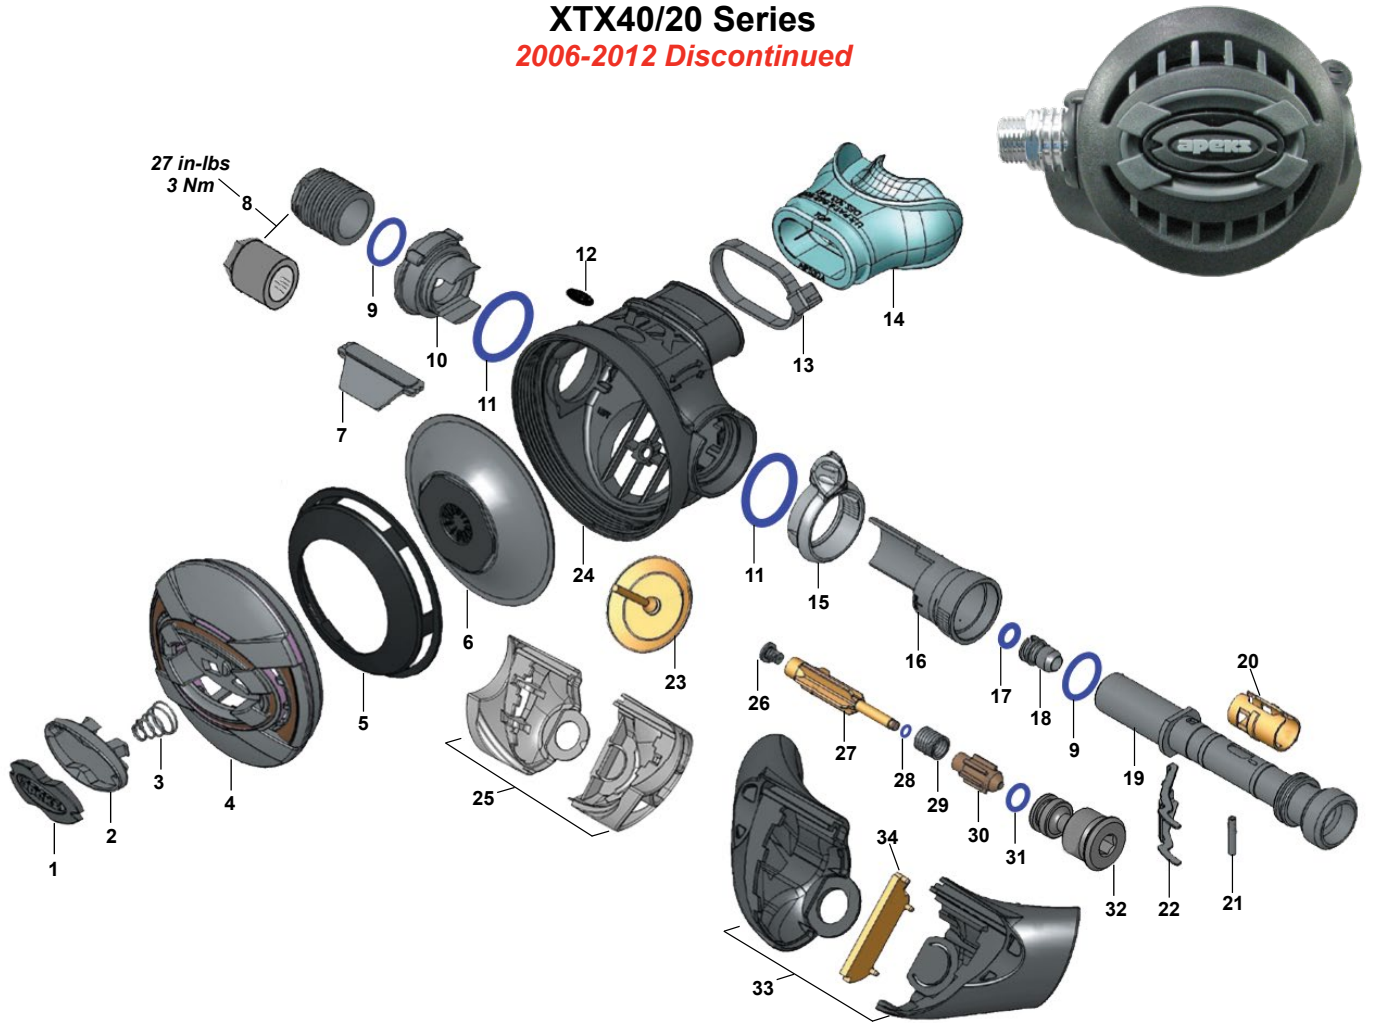

APEKS SECOND STAGE REGULATORS

XTX40/20 Series
2006-2012 Discontinued

KEY#	PART#	DESCRIPTION
	-----RS135111	Universal Second Stage Service Kit
1	RG912218	Decal
2	RG912391	Purge Button
	RG912132	Purge Button, Yellow
3	RG912139	Spring
4	RG912401	Case Cover (must also order RG912021)
	RG912144	Case Cover, Yellow (must also order RG912024)
	RG912143	Case Cover, Green, XTX40 Oxy
5	RG912384	Diaphragm Cover, Black
6	RG912123	Diaphragm
7	RG912091	Deflector
8	RG912101	Heat Exchanger, XTX40
	RG912317	Spacer, XTX20
9	RG912225	O-ring (10 pk)
10	RG912129	Blanking Piece
	RG912130	Blanking Piece, Yellow
	RG912387	Blanking Piece, Green, XTX40 Oxy
11	RG912232	O-ring (10 pk)
12	RG912290	Decal, XTX40
	NLA	Decal, XTX40 Nitrox, XTX40 Oxy
	NLA	Decal, XTX20
13	RG912279	Mouthpiece Clamp

KEY#	PART#	DESCRIPTION
14	RA117137	Comfobite Mouthpiece
	RG911122	Comfobite Mouthpiece, Green, Oxy
	RG911253	Mouthpiece, Standard, Octopus
15	RG912148	Venturi Ring
	RG912389	Venturi Ring, Yellow
	RG912388	Venturi Ring, Green, XTX40 Oxy
16	RG912390	Venturi Lever Body
17	RG912222	O-ring (10 pk)
18	RG912233	Seat
19	RG912133	Valve Spindle
20	RG912392	Spindle Collar
21	RG912025	Spring Pin
22	RG912281	Lever
23	RG912196	Exhaust Valve
24	RG912386	Case
25	RA117143	Small Exhaust Tee, Set
	RG912137	Small Exhaust Tee, LH, Green, XTX40 Oxy
	RG912394	Small Exhaust Tee, RH, Green, XTX40 Oxy
26	RG912198	MP Seat, Silicone
27	RG912090	Shuttle Valve
28	RG912234	O-ring (10 pk)
29	RG912080	Spring
30	RG912092	Counter-Balance Cylinder
31	RG912229	O-ring (10 pk)
32	RG912087	Adjusting Screw
33	RA117144	Large Exhaust Tee, Set
34	RG912140	Exhaust Rib

Part numbers in **BOLD ITALICS** indicate standard overhaul replacement part.