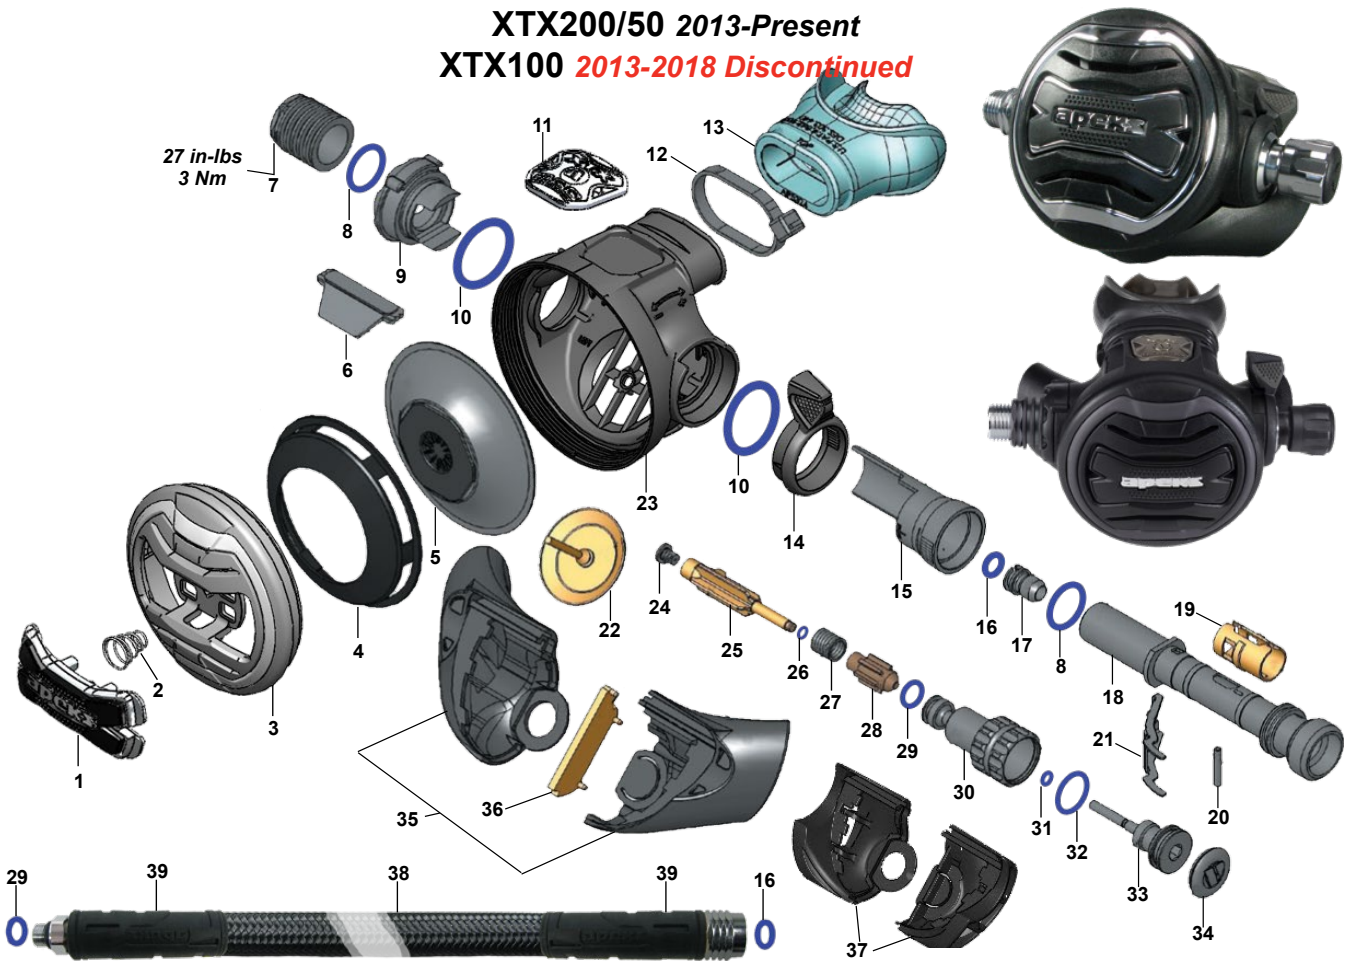

APEKS SECOND STAGE REGULATORS

**XTX200/50 2013-Present**  
**XTX100 2013-2018 Discontinued**

KEY#	PART#	DESCRIPTION	KEY#	PART#	DESCRIPTION
-----	<b>RS135111</b>	<b>Universal Second Stage Service Kit</b>	13	RA117137	Comfobite Mouthpiece
-----	RS129113	XTX200 Tungsten, Second Stage	14	RG912148	Venturi Ring
-----	RS129111	XTX200, Second Stage	-----	RG912149	Venturi Ring, Yellow, Octopus
-----	RS132111	XTX50, Second Stage	15	RG912390	Venturi Lever Body
1	RG912246	Purge Button, Chrome, Tungsten/XTX200, w/Spring	<b>16</b>	<b>RG912222</b>	<b>O-ring (10 pk)</b>
-----	RG912023	Purge Button, Satin, XTX100, w/Spring	17	RG912233	Seat
-----	RG912021	Purge Button, Black, XTX50, w/Spring	18	RG912133	Valve Spindle, Chrome, Tungsten/XTX200/50
-----	RG912024	Purge Button, Yel, XTX50 Octopus, w/Spring	-----	RG912331	Valve Spindle, Satin, XTX100
2	RG912139	Spring	19	RG912392	Spindle Collar
3	RG912255	Case Cover, Tungsten	20	RG912025	Spring Pin
-----	RG912145	Case Cover, XTX200	21	RG912281	Lever
-----	RG912256	Case Cover, XTX100	22	RG912196	Exhaust Valve
-----	RG912401	Case Cover, XTX50	23	RG912142	Case
-----	RG912144	Case Cover, Octopus, Yellow	<b>24</b>	<b>RG912198</b>	<b>MP Seat, Silicone</b>
4	RG912384	Diaphragm Cover, Black	25	RG912090	Shuttle Valve
5	RG912123	Diaphragm	<b>26</b>	<b>RG912234</b>	<b>O-ring (10 pk)</b>
6	RG912091	Deflector	27	RG912080	Spring
7	RG912318	Heat Exchanger, PVD, Tungsten	28	RG912092	Counter-Balance Cylinder
-----	RG912101	Heat Exchanger, Chrome, XTX200/50	<b>29</b>	<b>RG912229</b>	<b>O-ring (10 pk)</b>
-----	RG912103	Heat Exchanger, Satin, XTX100	30	RG912333	Adjusting Screw, Tungsten
<b>8</b>	<b>RG912225</b>	<b>O-ring (10 pk)</b>	-----	RG912150	Adjusting Screw, Chrome, XTX200/50
9	RG912129	Blanking Piece	-----	RG912334	Adjusting Screw, Satin, XTX100
-----	RG912130	Blanking Piece, Yellow, Octopus	<b>31</b>	<b>RG912235</b>	<b>O-ring (10 pk)</b>
<b>10</b>	<b>RG912232</b>	<b>O-ring (10 pk)</b>	<b>32</b>	<b>RG912223</b>	<b>O-ring (10 pk)</b>
11	RG912349	Decal, Tungsten (Must also order RG912463 tape)	33	RG912151	Spring Adjuster
-----	RG912292	Decal, XTX200 (Must also order RG912463 tape)	34	RG911873	Plug
-----	RG912353	Decal, XTX100 (Must also order RG912463 tape)	35	RA117144	Large Exhaust Tee, Set
-----	RG912146	Decal, XTX50 (Must also order RG912463 tape)	36	RG912140	Exhaust Rib
-----	RG912409	Decal, XTX50 Octo (Must also order RG912463 tape)	37	RA117143	Small Exhaust Tee, Set
-----	RG912463	Double-Sided Adhesive Tape (NOT SHOWN)	38	RH114119	Hose, Braided, w/Hose Protectors, 3/8" X 30"
<b>12</b>	<b>RG912279</b>	<b>Mouthpiece Clamp</b>	-----	RH113115	Hose, Braided, Yellow w/Hose Pro, 3/8" X 30"
			39	RG912360	Hose Protector, Black
			-----	RG912361	Hose Protector, Yellow