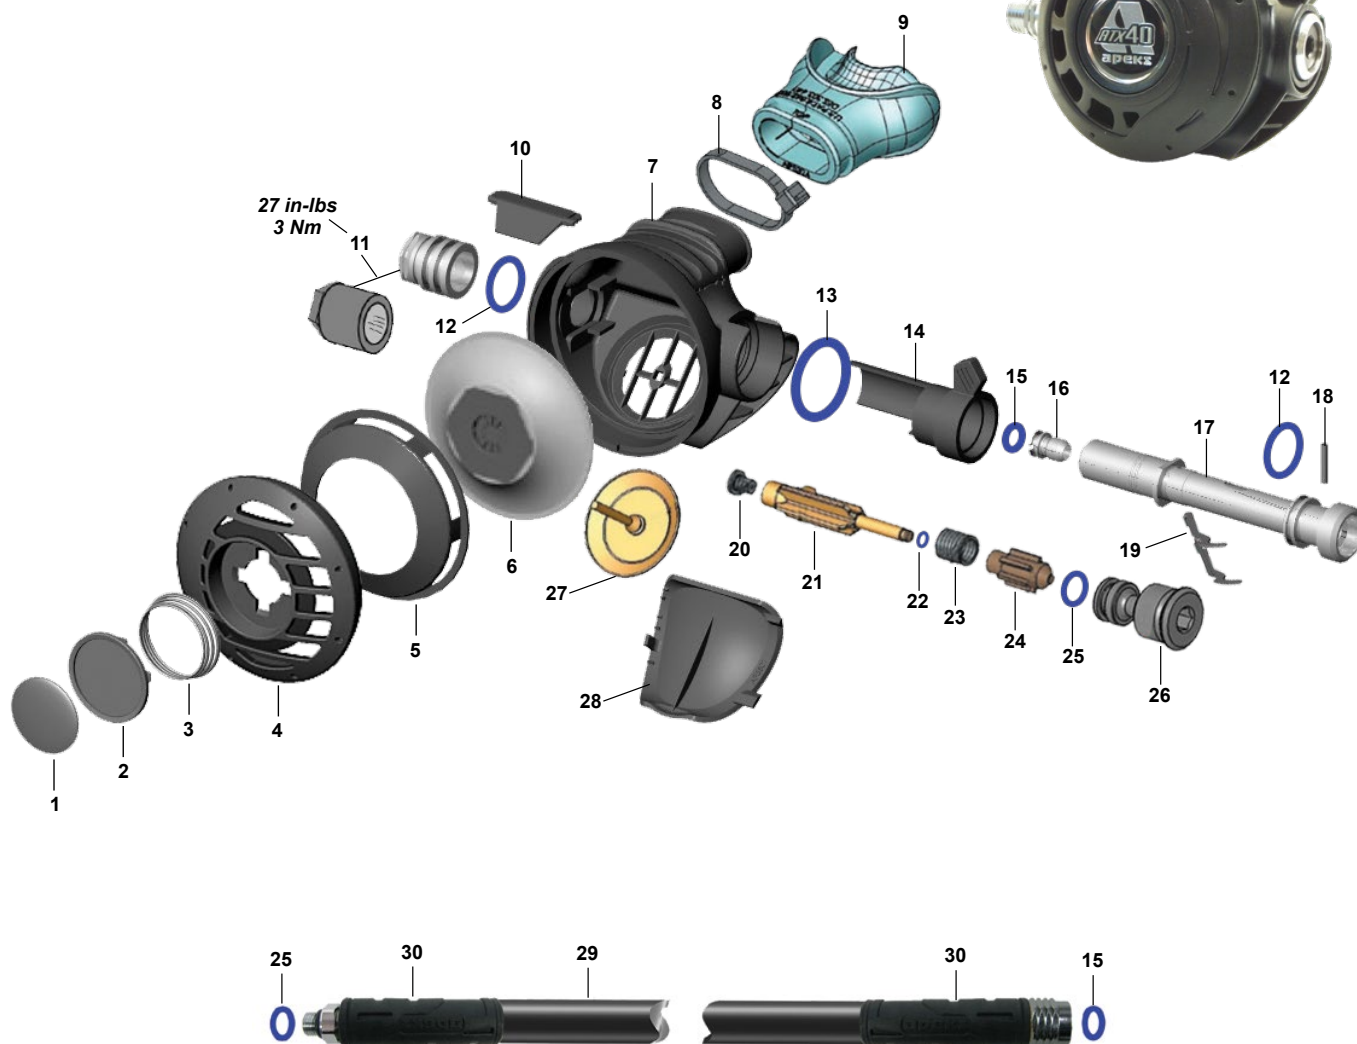

APEKS SECOND STAGE REGULATORS

ATX • AT • ATX40 • AT20
2002-Present

KEY#	PART#	DESCRIPTION
-----	RS135111	Universal Second Stage Service Kit
1----	TL900014	Decal, Apeks, ATX40
2----	RG912125	Purge Button
3----	RG912079	Spring
4----	RG912124	Case Cover
-----	RG912460	Case Cover, Yellow, Octopus
5----	RG912384	Diaphragm Cover, Black
6----	RG912123	Diaphragm
7----	RG912121	Case
8----	RG912279	Mouthpiece Clamp
9----	RA117137	Mouthpiece, Comfobite
-----	RG911253	Mouthpiece, Standard, Octopus
10----	RG912091	Deflector
11----	RG912101	Heat Exchanger, ATX40
-----	RG912317	Spacer, AT20
12----	RG912225	O-ring (10 pk)
13----	RG912232	O-ring (10 pk)
14----	RG912093	Venturi Lever
-----	RG912094	Venturi Lever, Yellow, Octopus
15----	RG912222	O-ring (10 pk)

KEY#	PART#	DESCRIPTION
16----	RG912233	Seat
17----	RG912084	Valve Spindle
18----	RG912025	Spring Pin
19----	RG912281	Lever
20----	RG912198	MP Seat, Silicone
21----	RG912090	Shuttle Valve
22----	RG912234	O-ring (10 pk)
23----	RG912080	Spring
24----	RG912092	Counter-Balance Cylinder
25----	RG912229	O-ring (10 pk)
26----	RG912087	Adjusting Screw
27----	RG912050	Exhaust Valve
28----	RG912216	Cover, Exhaust Valve
-----	RG912383	Cover, Exhaust Valve, Yellow
29----	RH114162	Hose, MP, 1/2" X 29"
-----	RH114167	Hose, MP, 3/8" X 29"
-----	RH113137	Hose, MP, Octopus, Yellow, 3/8" X36"
30----	RG912360	Hose Protector, Black
-----	RG912361	Hose Protector, Yellow
N/S----	RG912230	O-ring, Hose End, Male 1/2" (10 pk)

Part numbers in **BOLD ITALICS** indicate standard overhaul replacement part.