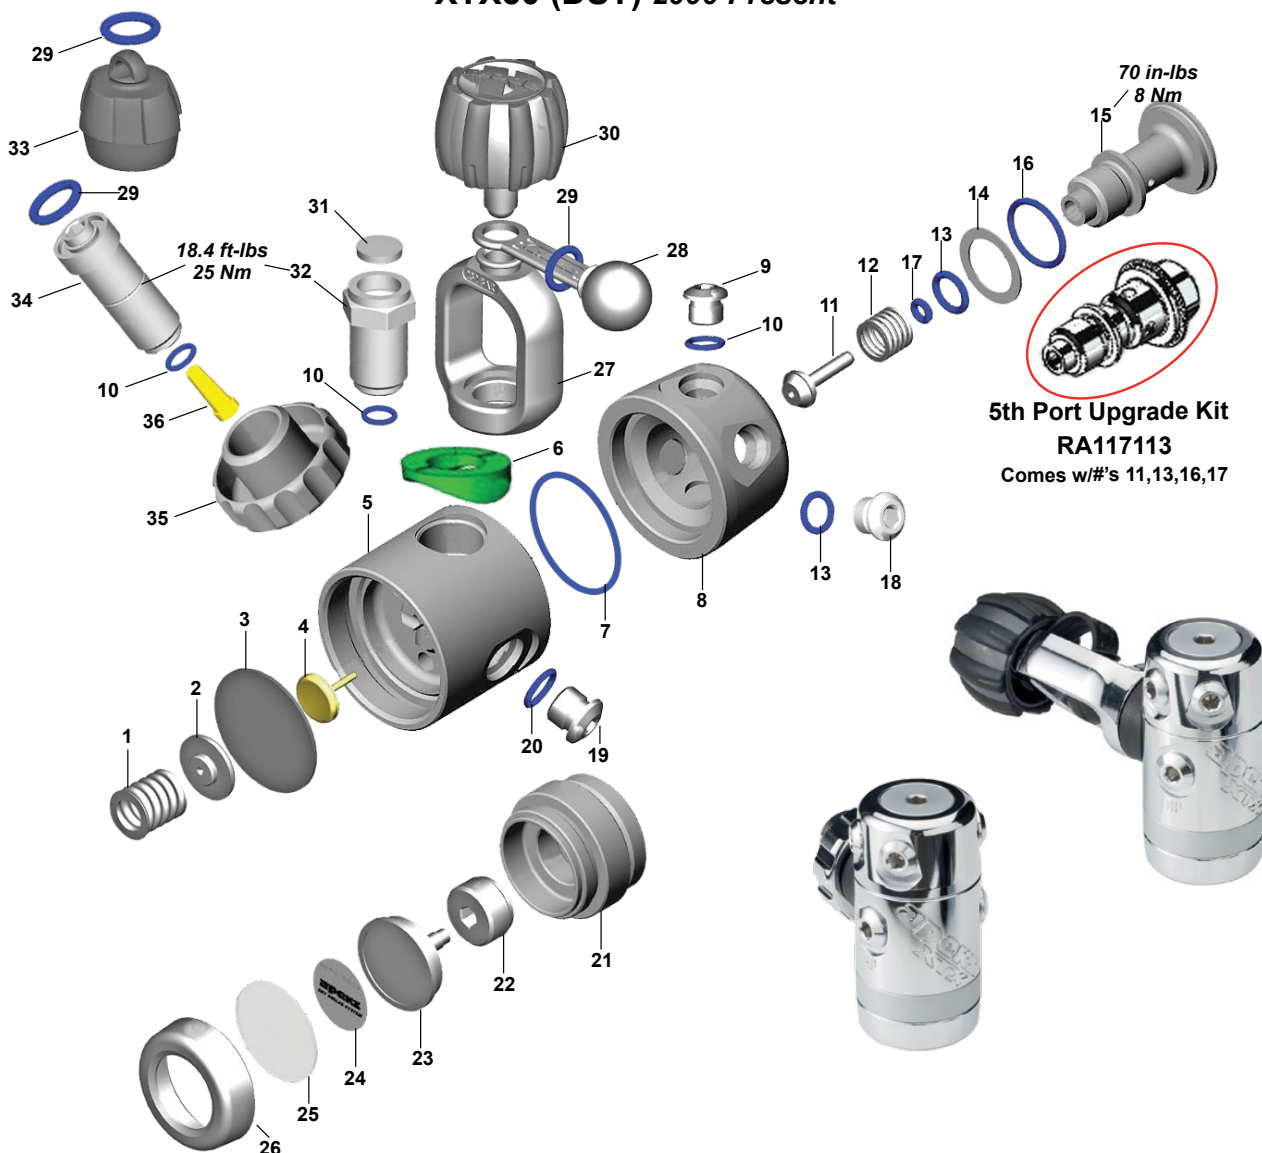

**XTX50 (DST) 2006-Present**

**5th Port Upgrade Kit  
RA117113  
Comes w/#'s 11,13,16,17**

**KEY# PART# DESCRIPTION**

-----	<b>RT141114</b>	<b>Service Kit, Diaphragm First Stage</b>
-----	RT129116	XTX50, First Stage only, w/Yoke
-----	RT129112	XTX50, First Stage only, w/DIN
-----	RA117113	5-Port Turret Upgrade Kit
-----	RA112112	Din Conversion Kit
1----	RG912271	Spring
2----	RG912362	Spring Carrier
<b>3----</b>	<b>RG912062</b>	<b>Diaphragm</b>
4----	RG912063	Valve Lifter
5----	RG912305	Body w/Lazer Graphic
6----	RG912053	Distance Piece
<b>7----</b>	<b>RG912231</b>	<b>O-ring (10 pk)</b>
8----	RG912106	Turret with 3/8" MP Port, XTX
-----	RG912306	Turret with 1/2" MP Port, ATX/TX
9----	RG912042	Blanking Plug 3/8"
<b>10----</b>	<b>RG912229</b>	<b>O-ring (10 pk)</b>
<b>11----</b>	<b>RG912048</b>	<b>HP Valve</b>
12----	RG912047	Spring
<b>13----</b>	<b>RG912230</b>	<b>O-ring (10 pk)</b>
14----	RG912046	Thrust Washer
15----	RG912307	Turret Retaining Bolt

**KEY# PART# DESCRIPTION**

<b>16----</b>	<b>RG912232</b>	<b>O-ring (10 pk)</b>
<b>17----</b>	<b>RG912227</b>	<b>O-ring (10 pk)</b>
18----	RG912072	Blanking Plug 1/2", ATX, TX
19----	RG912045	Blanking Plug 7/16"
<b>20----</b>	<b>RG912453</b>	<b>O-ring (10 pk)</b>
21----	RG912060	Diaphragm Clamp
22----	RG912061	Spring Adjuster
23----	RG912067	Hydrostatic Transmitter
24----	RG912347	Decal
<b>25----</b>	<b>RG912065</b>	<b>Hydrostatic Diaphragm</b>
26----	RG912068	Environmental End Cap
27----	RG912036	Yoke Clamp
28----	RG912038	Protective Cap
<b>29----</b>	<b>RG912224</b>	<b>O-ring (10 pk)</b>
30----	RG912417	Yoke Clamp Screw, Comolded
<b>31----</b>	<b>RG912040</b>	<b>Filter, Porvair (Yoke)</b>
-----	RA121117	Filter, Porvair (20pk)
32----	RG912041	Yoke Clamp Connector
33----	RG912127	Protective Cap DIN
34----	RG912057	Handwheel Connector
35----	RG912055	Handwheel 300 Bar
<b>36----</b>	<b>RG912059</b>	<b>Conical Filter (DIN)</b>

Part numbers in **BOLD ITALICS** indicate standard overhaul replacement part.