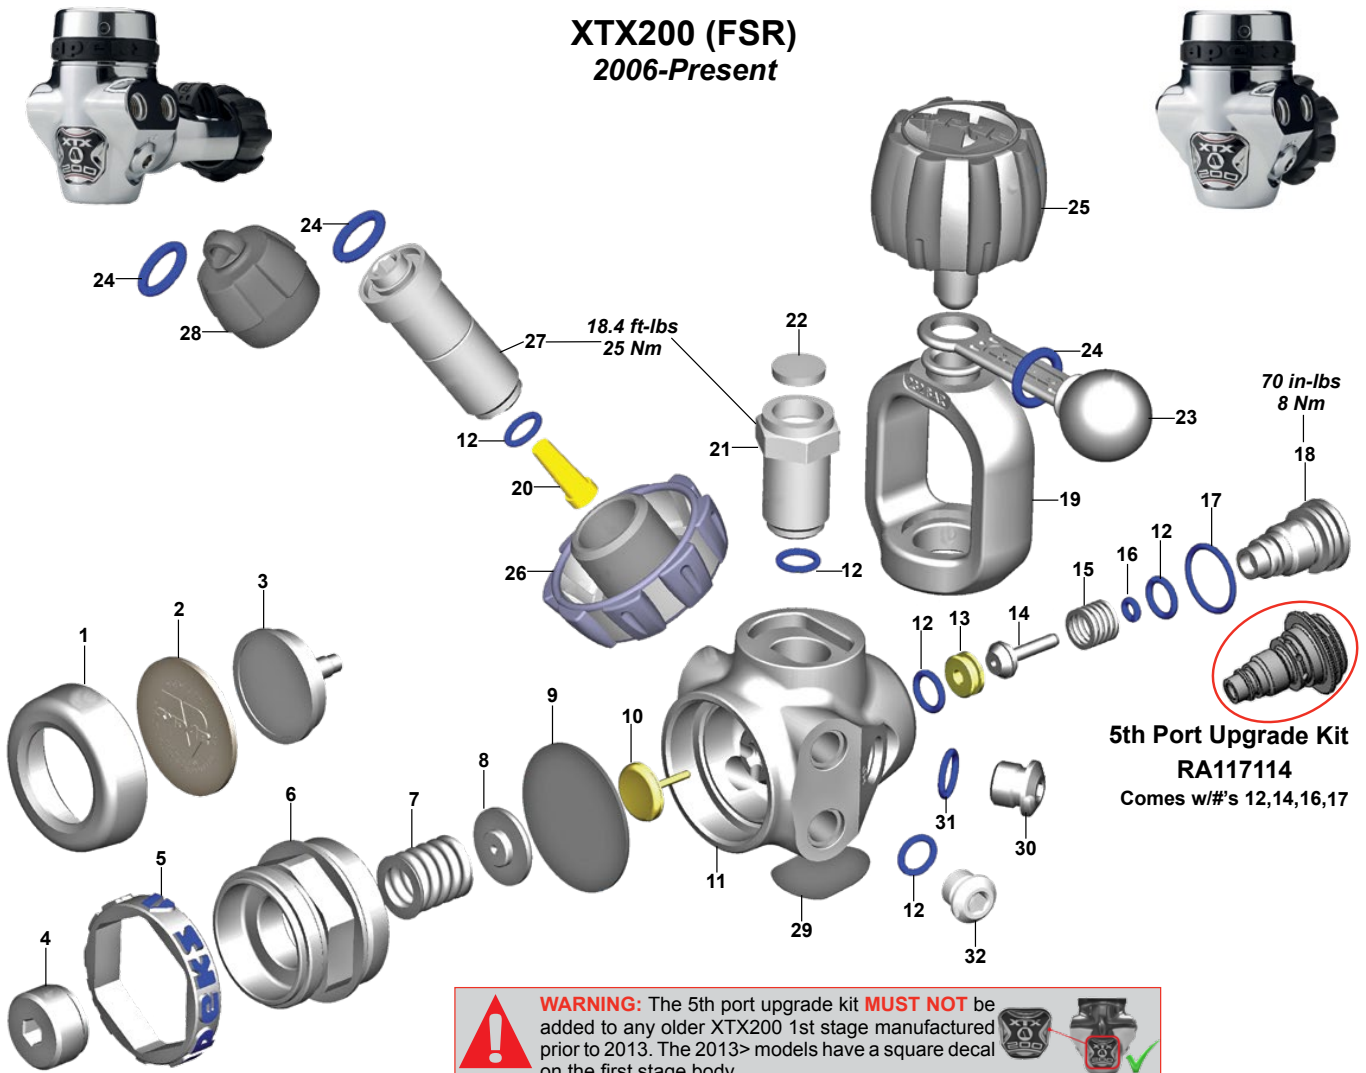

APEKS FIRST STAGE REGULATORS

**XTX200 (FSR)
2006-Present**

WARNING: The 5th port upgrade kit **MUST NOT** be added to any older XTX200 1st stage manufactured prior to 2013. The 2013+ models have a square decal on the first stage body.

NOTE: In 2013, the XTX 200 body (11) was changed. If ordering the new 2013 body make sure to order the 2013+ decal for a proper fit.

KEY#	PART#	DESCRIPTION
-----	RT141114	Service Kit, Diaphragm First Stage
-----	RT132111	XTX200, First Stage only, w/Yoke
-----	RT132113	XTX200, First Stage only, w/DIN
-----	RA112118	DIN Conversion Kit, Comolded
-----	RA117114	5th Port Upgrade Kit, 2013>XTX only
1----	RG912068	Environmental End Cap, Chrome, XTX
-----	RG912069	Environmental End Cap, PVD Tung
2----	RG912275	Hydrostatic Diaphragm, XTX (3-color)
-----	RG912066	Hydrostatic Diaphragm, XTX
-----	RG912416	Hydrostatic Diaphragm, Tungsten
3----	RG912067	Hydrostatic Transmitter
4----	RG912061	Spring Adjuster
5----	RG912376	Molded Logo Ring, XTX
6----	RG912303	Diaphragm Clamp, Chrome, XTX
7----	RG912271	Spring
8----	RG912362	Spring Carrier
9----	RG912062	Diaphragm
10----	RG912115	Valve Lifter
11----	RG912320	Body, Chrome, XTX (2013>)
-----	RG912321	Body, XTX Tungsten (2013>)
12----	RG912229	O-ring (10 pk)
13----	RG912114	Removable HP Valve Seat (Crown)

Part numbers in **BOLD ITALICS** indicate standard overhaul replacement part.