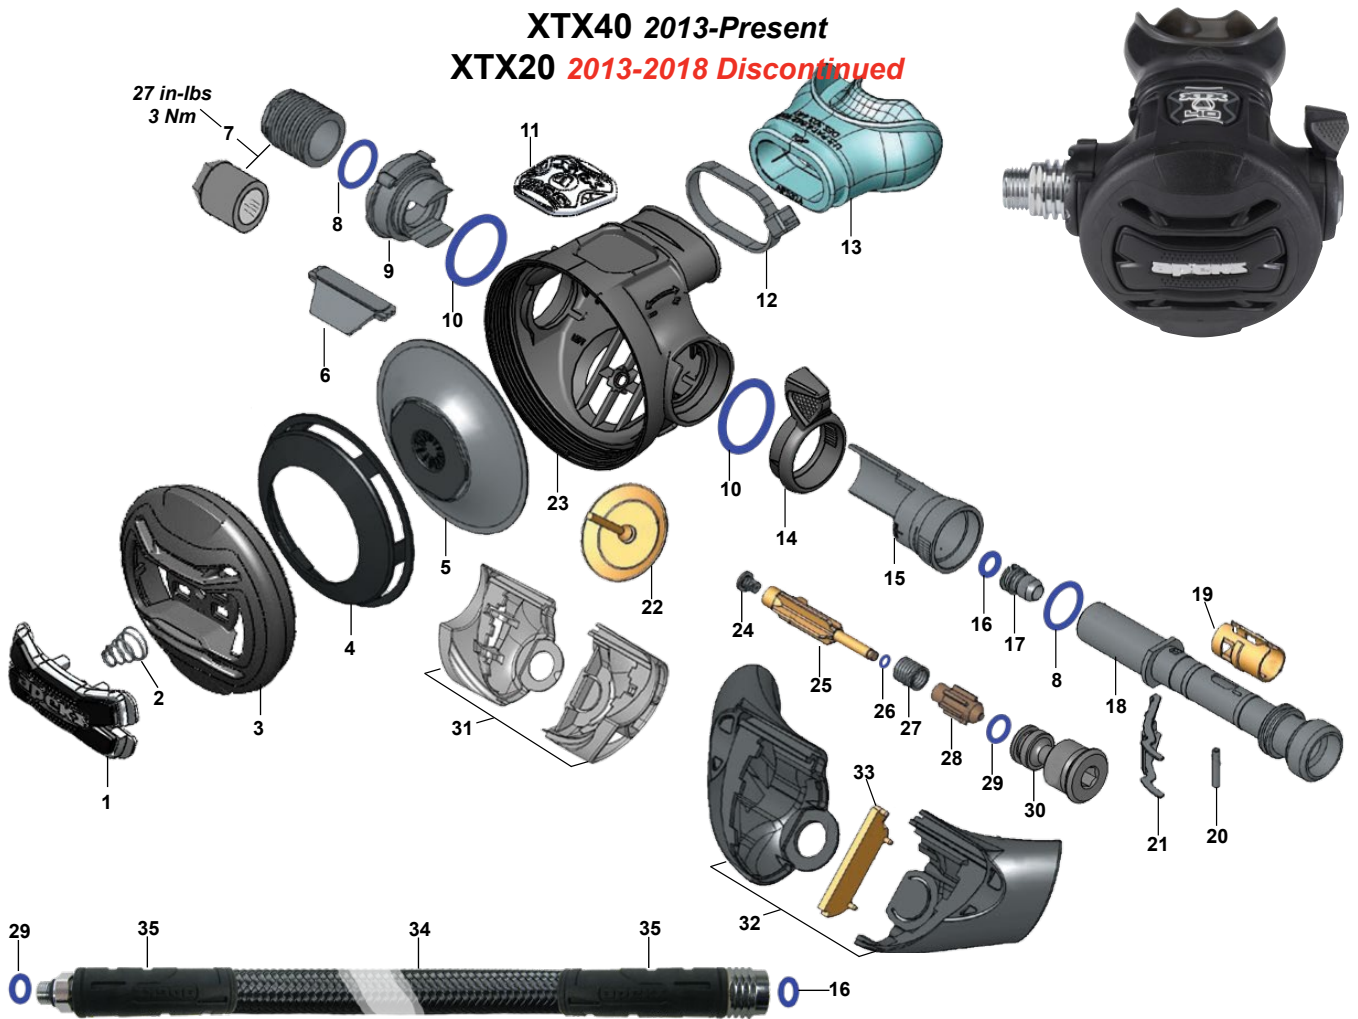

APEKS SECOND STAGE REGULATORS

XTX40 2013-Present
XTX20 2013-2018 Discontinued

KEY#	PART#	DESCRIPTION
-----	RS135111	Universal Second Stage Service Kit
-----	RS131111	XTX40, Second Stage
1	RG912021	Purge Button, Black, XTX40/20, w/Spring
-----	RG912024	Purge Button, Yel, XTX Oxy/Octo, w/Spring
2	RG912139	Spring
3	RG912401	Case Cover, XTX40/20
-----	RG912144	Case Cover, Yellow
-----	RG912143	Case Cover, Green, XTX40 Oxy
4	RG912384	Diaphragm Cover, Black
5	RG912123	Diaphragm
6	RG912091	Deflector
7	RG912101	Heat Exchanger, Chrome, XTX40
-----	RG912317	Spacer, XTX20
8	RG912225	O-ring (10 pk)
9	RG912129	Blanking Piece
-----	RG912130	Blanking Piece, Yellow
-----	RG912387	Blanking Piece, Green, XTX40 Oxy
10	RG912232	O-ring (10 pk)
11	RG912351	Decal, XTX40 (Must also order RG912463 tape)
-----	NLA	Decal, XTX20 (Must also order RG912463 tape)
-----	RG912352	Decal, XTX40 Oxy (Must also order RG912463 tape)
-----	RG912147	Decal, XTX40 Octo (Must also order RG912463 tape)
-----	NLA	Decal, XTX20 Octopus
-----	RG912463	Double-Sided Adhesive Tape (NOT SHOWN)
12	RG912279	Mouthpiece Clamp
13	RA117137	Comfobite Mouthpiece
-----	RG911122	Comfobite Mouthpiece, Green, XTX40 Oxy
-----	RG911253	Mouthpiece, Standard, Octopus

Part numbers in **BOLD ITALICS** indicate standard overhaul replacement part.