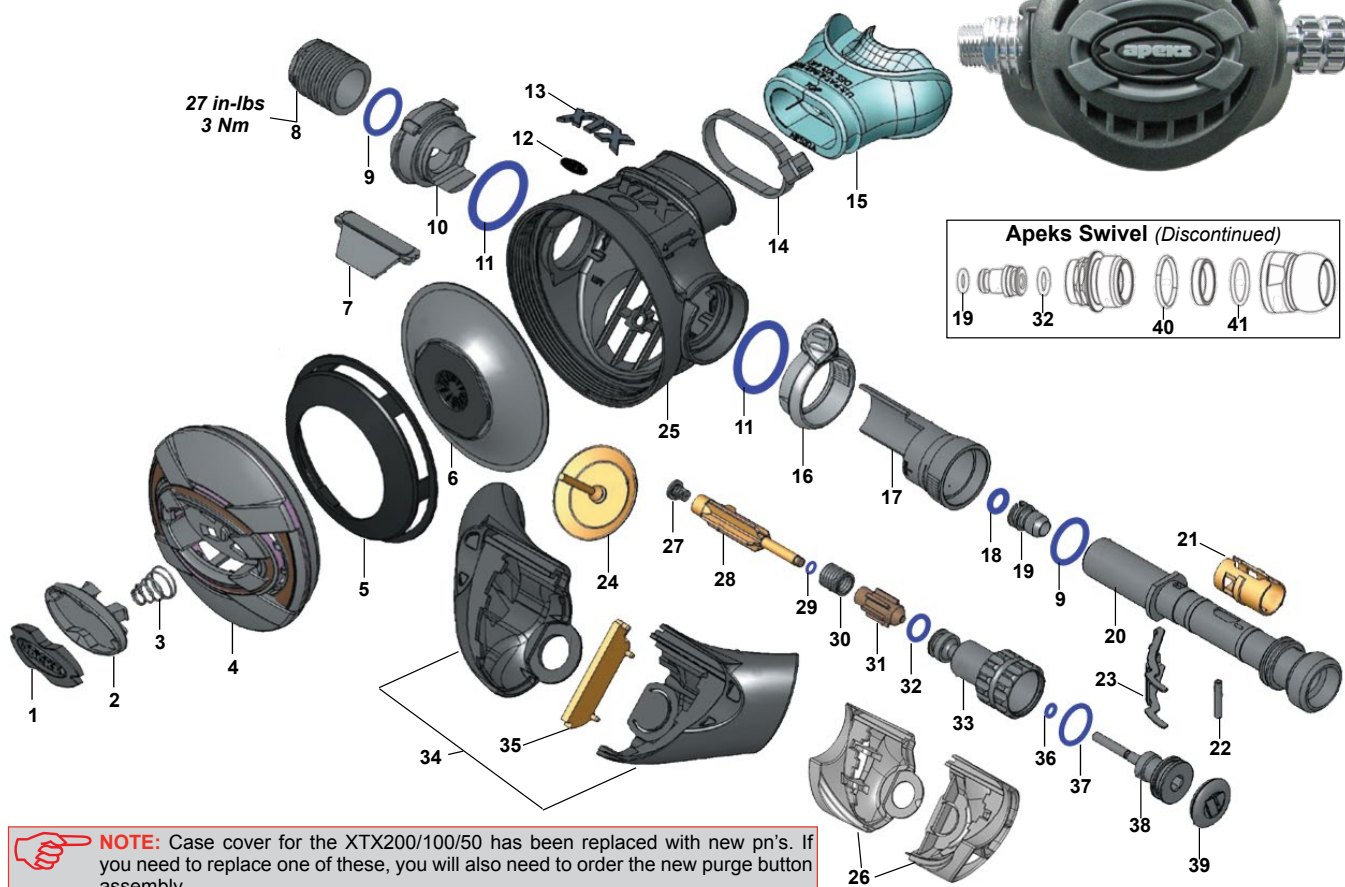

APEKS SECOND STAGE REGULATORS

XTX200/100/50 Series
2006-2012 Discontinued

KEY#	PART#	DESCRIPTION	KEY#	PART#	DESCRIPTION
-----	RS135111	Universal Second Stage Service Kit	15	RA117137	Comfobite Mouthpiece
-----	RS135121	Service Kit, Swivel Hose	-----	RG911253	Mouthpiece, Standard, Octopus
1	RG912218	Decal (old version)	16	RG912148	Venturi Ring
2	RG912391	Purge Button (old version)	-----	RG912389	Venturi Ring, Yellow
-----	RG912132	Purge Button, Yellow (old version)	17	RG912390	Venturi Lever Body
3	RG912139	Spring (old version)	18	RG912222	O-ring (10 pk)
4	RG912155	Case Cover, Tungsten (must also order RG912246)	19	RG912233	Seat
-----	RG912145	Case Cover, XTX200 (must also order RG912246)	20	RG912133	Valve Spindle, Chrome, XTX200/50
-----	RG912256	Case Cover, XTX100 (must also order RG912023)	-----	RG912331	Valve Spindle, Satin, XTX100
-----	RG912401	Case Cover, XTX50 (must also order RG912021)	21	RG912392	Spindle Collar
-----	RG912144	Case Cover, Yellow (must also order RG912024)	22	RG912025	Spring Pin
5	RG912384	Diaphragm Cover, Black	23	RG912281	Lever
6	RG912123	Diaphragm	24	RG912196	Exhaust Valve
7	RG912091	Deflector	25	RG912386	Case
8	RG912318	Heat Exchanger, PVD, Tungsten	26	RA117143	Small Exhaust Tee, Set
-----	RG912101	Heat Exchanger, Chrome, XTX200/50	27	RG912198	MP Seat, Silicone
-----	RG912103	Heat Exchanger, Satin, XTX100	28	RG912090	Shuttle Valve
9	RG912225	O-ring (10 pk)	29	RG912234	O-ring (10 pk)
10	RG912129	Blanking Piece	30	RG912080	Spring
-----	RG912130	Blanking Piece, Yellow	31	RG912092	Counter-Balance Cylinder
11	RG912232	O-ring (10 pk)	32	RG912229	O-ring (10 pk)
12	NLA	Decal, Tungsten	33	RG912333	Adjusting Screw, PVD, Tungsten
-----	NLA	Decal, XTX200	-----	RG912150	Adjusting Screw, Chrome, XTX200/50
-----	RG912288	Decal, XTX100	-----	RG912334	Adjusting Screw, Satin, XTX100
-----	RG912289	Decal, XTX50	34	RA117144	Large Exhaust Tee, Set
13	RG912395	XTX Decal, XTX200, Tungsten	35	RG912140	Exhaust Rib
-----	RG912397	XTX Decal, XTX100	36	RG912235	O-ring (10 pk)
-----	RG912396	XTX Decal, XTX50	37	RG912223	O-ring (10 pk)
-----	RG912398	XTX Decal, XTX50 Octopus	38	RG912151	Spring Adjuster
14	RG912279	Mouthpiece Clamp	39	RG911873	Plug
			40	RG912226	O-ring, Swivel Hose (10 pk)
			41	RG912228	O-ring, Swivel Hose (10 pk)

Part numbers in **BOLD ITALICS** indicate standard overhaul replacement part.